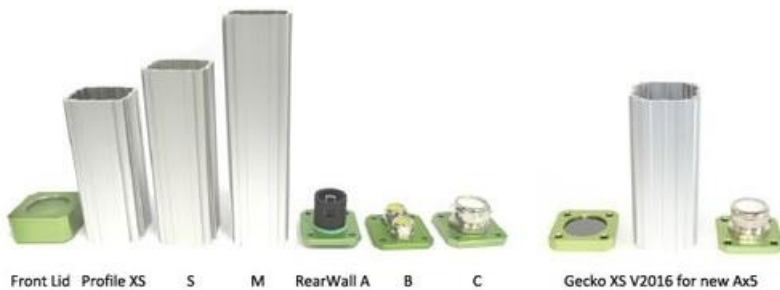

GECKO ENCLOSURES

22.922.218

Gecko S, rear wall C (29x29)

- More spacious enclosure, max. camera size 39x53mm
- Maximum lens diameter 55mm in profile, 52mm in front lid
- Inner length 162mm (XSA), 174mm (XS), 233mm (S) and 268mm (M)
- Good heat dissipation, IP66 rated
- Wide selection of accessories available for mounting and maintenance

PRODUCT DESCRIPTION

[Enclosure Configurator](#)

On the outside, the Gecko enclosure features the same dimensions as the Salamander. Due to the thinner wall however it offers slightly more room for cameras that just do not fit into the Salamander range. The Gecko is currently used for Vision Components VC4XXX and the Flir ax5 thermal imaging cameras (with Germanium windows). The Gecko is available with rear wall A, B or C as well. The Gecko is also compatible to autoVimation's Machine-Vision Construction Kit, based on dovetail profiles and mounting brackets.

Order Numbers:

Product ID	Camera Height in cm	Rear Wall	Length
2	X.X	A: 20 B: 21 C: 22	XS: 188 S: 218 M: 268

SPECIFICATIONS

Central Material	Anodised aluminum
Height	66 mm
Inner length	178 mm
IP Class	IP66
Length	190 mm
Max camera height	53 mm

Max camera width	39 mm
Max connector size	26,5 mm
Max lens diameter	55 mm
Weight	660 g
Width	66 mm
Window seal	FPM

Order Numbers (please specify camera type!):

Product Description	Order Number
Gecko, Germanium Window, Rear Wall C, for Fir AS5 up to 19mm focal length	24.022.155
Gecko, BK7 window double sided ARC, Rear Wall A, custom length up to 300mm	24.020.XXX
Gecko, BK7 window double sided ARC, Rear Wall C, custom length up to 300mm	24.022.XXX