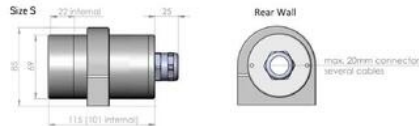

## FEUERSALAMANDER ENCLOSURES

20.330.160

Salamander M, stainless steel, (H29, L<50mm)

- For use in hygienically demanding applications, camera size max. 40x40mm
- Maximum lens diameter 55mm in profile, 52mm in front lid
- Inner length 101mm (S) and 151mm (M)
- Made of stainless steel, IP67 rated
- Hygienic design, chemical resistant

Order Numbers:

Product ID	Camera Height	Camera Length	Enclosure Type	Length
2	29: 0   30: 1   31: 2 32: 3   33: 4   34: 5 35: 6   36: 7   38: 8 40: 9	< 50mm: 3 < 74mm: 5 < 92mm: 7	30	S: 110 M: 160

### SPECIFICATIONS

Height	85 mm
Inner length	151 mm
IP Class	IP67
Length	160 mm
Max camera height	40 mm
Max camera width	40 mm

**Max connector size** 18,5 mm

**Max lens diameter** 55 mm

**Weight** 2200 g

**Width** 69 mm

**Window seal** EPDM

Front Lid Profile S Profile M Rear Wall Mount

**Order Numbers:**

Product ID	Camera Height	Camera Length	Enclosure Type	Length
2	29: 0   30: 1   31: 2	< 50mm: 3	30	S: 110
	32: 3   33: 4   34: 5	< 74mm: 5		M: 160
	35: 6   36: 7   38: 8	< 92mm: 7		
	40: 9			