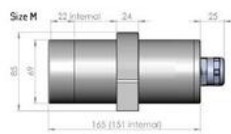

## FEUERSALAMANDER ENCLOSURES

20.330.160

Salamander M, stainless steel, (H29, L<50mm)

- For use in hygienically demanding applications, camera size max. 40x40mm
- Maximum lens diameter 55mm in profile, 52mm in front lid
- Inner length 101mm (S) and 151mm (M)
- Made of stainless steel, IP67 rated
- Hygienic design, chemical resistant

Order Numbers:

Product ID	Camera Height	Camera Length	Enclosure Type	Length
2	29: 0   30: 1   31: 2 32: 3   33: 4   34: 5 35: 6   36: 7   38: 8 40: 9	< 50mm: 3 < 74mm: 5 < 92mm: 7	30	S: 110 M: 160

### SPECIFICATIONS

Height	85 mm
Inner length	151 mm
IP Class	IP67
Length	160 mm
Max camera height	40 mm
Max camera width	40 mm

**Max connector size** 18,5 mm

**Max lens diameter** 55 mm

**Weight** 2200 g

**Width** 69 mm

**Window seal** EPDM

Front Lid Profile S Profile M Rear Wall Mount

**Order Numbers:**

Product ID	Camera Height	Camera Length	Enclosure Type	Length
2	29: 0   30: 1   31: 2	< 50mm: 3	30	S: 110
	32: 3   33: 4   34: 5	< 74mm: 5		M: 160
	35: 6   36: 7   38: 8	< 92mm: 7		
	40: 9			