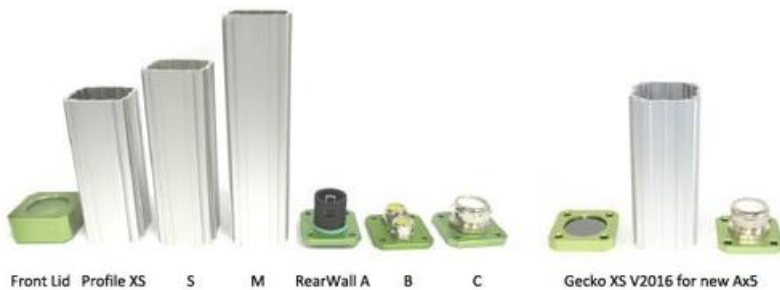

Order Numbers:

Product ID	Camera Height in cm	Rear Wall	Length
2	X.X	A: 20 B: 21 C: 22	XS: 188 S: 218 M: 268

SPECIFICATIONS

Central Material	Anodised aluminum
Height	66 mm
Inner length	178 mm
IP Class	IP66
Length	190 mm
Max camera height	53 mm