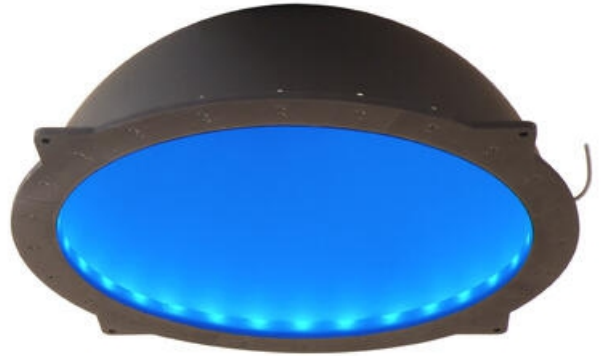

ADVANCED ILLUMINATION - DL080 - LARGE AREA DIFFUSE LIGHT

Large Area

SERIE-DL080
DL080 diffuse light

- 698.5mm (27.5") outside diameter
- Diffuse illumination for inspecting specular objects
- Designed for large object inspections

PRODUCT DESCRIPTION

SPECIFICATIONS

| | |
|-------------------------------|---------------------|
| Approvals | CE, RoHS |
| Feed | C1, C5, IC, I3, I3S |
| Life Span | 50000 h |
| Temperature range from | 0 °C |
| Temperature range to | 60 °C |
| Wave-Length | WHI, 455, 530, 625 |