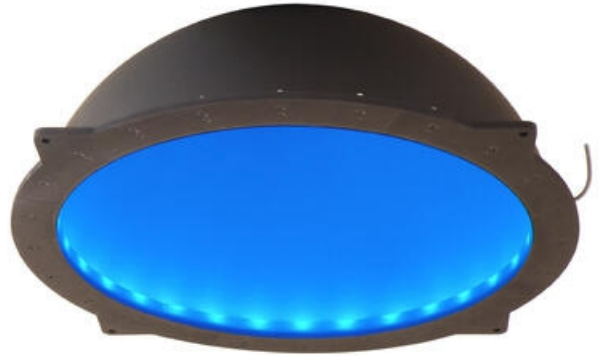

ADVANCED ILLUMINATION - DL180 - LARGE AREA DIFFUSE LIGHT

Large Area

SERIE-DL180
DL180 diffuse light

- Large 1.12 meter (44") dome
- Diffuse dome for inspecting specular objects
- Designed for large object inspections

PRODUCT DESCRIPTION

SPECIFICATIONS

Approvals	CE, RoHS
Feed	C1, C5, IC, I3, I3S
Life Span	50000 h
Temperature range from	0 °C
Temperature range to	60 °C
Wave-Length	WHI, 455, 530, 625