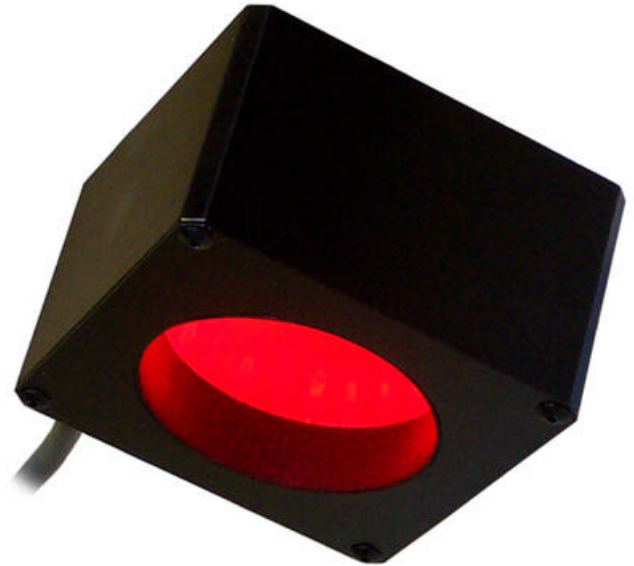

ADVANCED ILLUMINATION - DL2230 - GENERAL PURPOSE DIFFUSE LIGHT

General Purpose

SERIE-DL2230
DL2230 diffuse light

- A modified, extremely efficient integrating light source
- Compact, space saving design - ideally suited for inspecting small, specular objects
- Wide range of wavelenghts

PRODUCT DESCRIPTION

SPECIFICATIONS

Approvals	CE, RoHS
Feed	C1, C5, IC, I3, I3S, 24
Life Span	50000 h
Temperature range from	0 °C
Temperature range to	60 °C
Wave-Length	WHI, 395, 470, 520, 625, 880