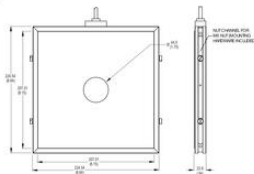

ADVANCED ILLUMINATION - FD 2D EXPANDABLE SERIES - BACK LIT FLAT DIFFUSE LIGHTS

Back Lit Flat

SERIE-FD2D
FD 2D flat diffuse light

- Space saving design for illuminating highly reflective objects
- Diffuse illumination in 1" x 1" increments; Sizes from 4" x 4" to 22" x 34" (even) or 3" x 3" up to 21" x 33" (odd)
- Space saving design

Dimensional Information

STANDARD CABLE LENGTH: 1.5 Meter (5P)

DIMENSIONS ARE IN MILLIMETERS (INCHES)