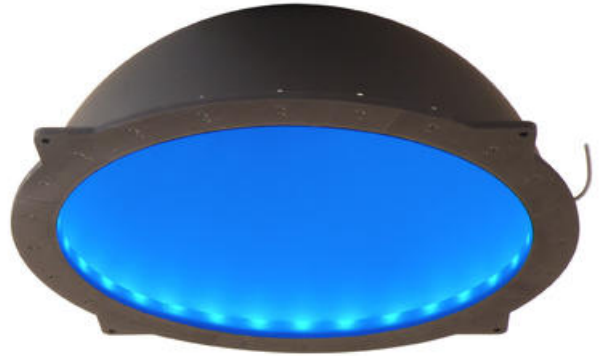

## ADVANCED ILLUMINATION - DL080 - LARGE AREA DIFFUSE LIGHT

Large Area

SERIE-DL080  
DL080 diffuse light

- 698.5mm (27.5") outside diameter
- Diffuse illumination for inspecting specular objects
- Designed for large object inspections