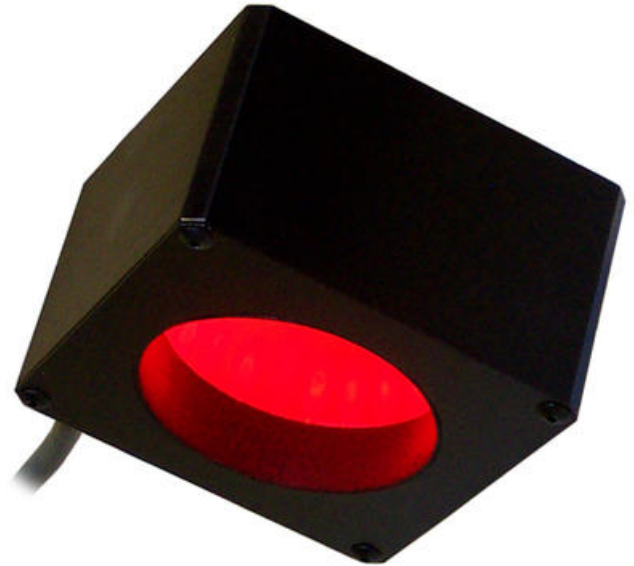

ADVANCED ILLUMINATION - DL2230 - GENERAL PURPOSE DIFFUSE LIGHT

General Purpose

SERIE-DL2230
DL2230 diffuse light

- A modified, extremely efficient integrating light source
- Compact, space saving design - ideally suited for inspecting small, specular objects
- Wide range of wavelenghts

PRODUCT DESCRIPTION

SPECIFICATIONS

Approvals	CE, RoHS
Feed	C1, C5, IC, I3, I3S, 24
Life Span	50000 h
Temperature range from	0 °C
Temperature range to	60 °C
Wave-Length	WHI, 395, 470, 520, 625, 880