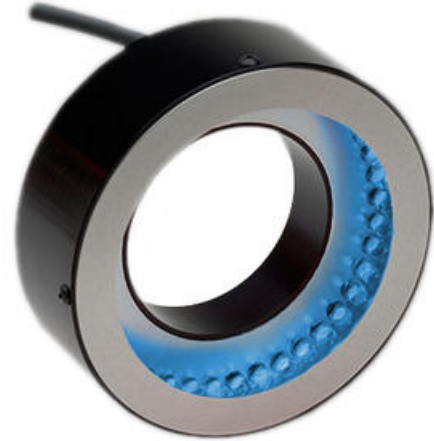

## ADVANCED ILLUMINATION - RL3940 - POWERFUL DARK FIELD RING LIGHTING

Powerful

SERIE-RL3940  
Ring light RL3940

- Lighting for low angles in a compact format, only 100 mm in diameter