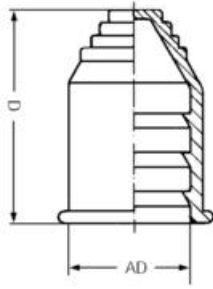

RQE END CAP

5030.012.207

End-sleeve RQE 10 Black

- TPE
- Temperature range from -40 °C to +120 °C

PRODUCT DESCRIPTION

End cap RQE, available in black or grey color.

SPECIFICATIONS

Hose Dimension AD	10
Pack Size	50
Color	Black
Temperature range from	-40 °C
Temperature range to	120 °C
Weight kg / 100 ± 10%	0,16
Material	Thermoplastic

		AD	D
Grey	Black		
5030.012.007	5030.012.207	10,0	29,0
5030.013.009	5030.012.209	13,0	32,5
5030.012.011	5030.012.211	15,8	36,5
5030.012.013	5030.012.213	18,5	37,5
5030.012.016	5030.012.216	21,2	37,5
5030.012.021	5030.012.221	28,5	40,2
5030.012.029	5030.012.229	34,5	44,2
5030.012.036	5030.012.236	42,5	46,0