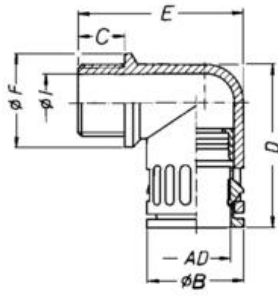

RQW 90° ELBOW, QUICK-TYPE

5020.051.210

Angel connector.RQW1-M M10x1,0 Black

- Metric
- Connector with 90° elbow

PRODUCT DESCRIPTION

RQW connectors are IP68 rated plastic quick-type connectors for ROHRflex conduits. The connector end has an integrated snap-in sleeve with sealing, metric thread on the other end.

RQW-1 connectors are rated IP66, conically sealed. Both types made of polyamide, also available in grey color.

SPECIFICATIONS

Hose Dimension AD	10
Thread	M10x1,0
Pack Size	50
IP Class	IP66
Approvals	CSA 22.2, cRUus, Lloyd's, UL, VDE
Color	Black
Temperature range from	-40 °C
Temperature range to	120 °C
Weight kg / 100 ± 10%	0,4
Material	Polyamide

	AD	øI	øB	C	D	E	øF
M10x10	10,0	7,0	17,0	12	33,5	34,0	16,0
M16x1,5	13,0	12,0	20,0	12	36,0	36,5	20,0
M20x1,5	15,8	15,5	23,0	13	42,0	41,5	24,0
M25x1,5	21,2	18,0	29,5	13	50,0	49,0	29,5
M32x1,5	28,5	24,0	37,0	15	57,0	59,0	37,0
M40x1,5	34,5	32,0	44,0	15	67,5	67,0	45,0
M50x1,5	42,5	39,0	52,0	16	83,0	75,5	55,0
M63x1,5	54,5	53,0	64,0	16	88,0	86,5	68,0