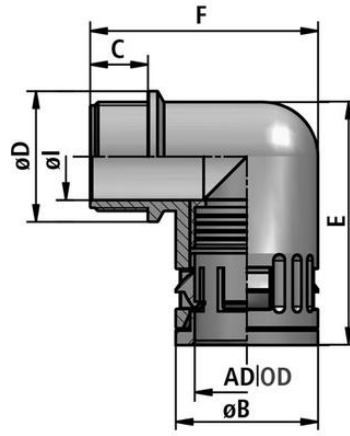

RQW 90° ELBOW, QUICK-TYPE

5020.051.210

Angel connector.RQW1-M M10x1,0 Black

- Metric
- Connector with 90° elbow

PRODUCT DESCRIPTION

RQW connectors are IP68 rated plastic quick-type connectors for ROHRflex conduits. The connector end has an integrated snap-in sleeve with sealing, metric thread on the other end.

RQW-1 connectors are rated IP66, conically sealed. Both types made of polyamide, also available in grey color.

SPECIFICATIONS

Hose Dimension AD	10
Thread	M10x1,0
Pack Size	50
IP Class	IP66
Approvals	CSA 22.2, cRUus, Lloyd's, UL, VDE
Color	Black
Temperature range from	-40 °C
Temperature range to	120 °C
Weight kg / 100 ± 10%	0,4
Material	Polyamide

	AD	øI	øB	C	D	E	øF
M10x10	10,0	7,0	17,0	12	33,5	34,0	16,0
M16x1,5	13,0	12,0	20,0	12	36,0	36,5	20,0
M20x1,5	15,8	15,5	23,0	13	42,0	41,5	24,0
M25x1,5	21,2	18,0	29,5	13	50,0	49,0	29,5
M32x1,5	28,5	24,0	37,0	15	57,0	59,0	37,0
M40x1,5	34,5	32,0	44,0	15	67,5	67,0	45,0
M50x1,5	42,5	39,0	52,0	16	83,0	75,5	55,0
M63x1,5	54,5	53,0	64,0	16	88,0	86,5	68,0