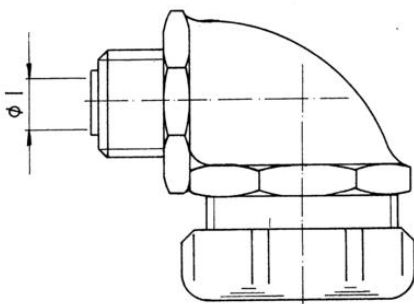

EW 90 METAL CONNECTOR

0607.000.016

EW 90-M AD3/8" M16x1,5 elbow 90°

- Suitable for LIQUID-TIGHT -EF, -HT, -OR, -UL and CSA conduits
- Metric or PG thread

PRODUCT DESCRIPTION

EW 90 connectors are made from nickled brass. IP67 rated, waterproof and dust-tight construct.

SPECIFICATIONS

Hose dimension AD2	12,5x18
Thread	M16x1,5
Pack Size	10
IP Class	IP67
Temperature range from	-45 °C
Temperature range to	105 °C
Weight kg / 100 ± 10%	8,2
Material	Nickel-plated brass

MONTAGEANLEITUNG
ASSEMBLY INSTRUCTION
INSTRUCTIONS DE MONTAGE