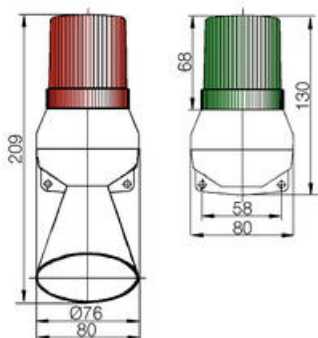

## VERTICAL MOUNT MINI HORN WITH BEACON, K SERIES

710011005

Mini horn + beacon, Amber, 24 V dc, KDL

- Vertical mount signal horn with beacon
- 88–92 dB Range
- Steady or Flashing light options

### PRODUCT DESCRIPTION

The K series of signal horns give a tough, high quality option for visual and audible signalling.

- Combination of an electromechanical horn with signal beacon or strobe beacon
- For universal visual-audible applications
- Signal beacon Ø 60 mm
- Beacon options:

### Technical Information

Type	KLL Mini horn - Signal beacon
Housing	ABS, grey
Lens colour	amber, red, yellow
Cable entry	6,5 - 15 mm
Cable conduit	surface or buried
Mounting	sound outlet downwards
Duty cycle factor	100%
Protection class	IP43 NEMA Type 2
Radio noise suppression	acc. to CENELEC EN 55014
Terminals	up to 2,5 mm <sup>2</sup>

Socket	BA15d
Temperature range	-25° to +50° C
Sound pressure	88 - 92 dB
Weight (g)	220
Type	KDL Mini horn - Signal beacon
Housing	ABS, grey
Lens colour	amber, red, yellow
Cable entry	6,5 - 15 mm
Cable conduit	surface or buried
Mounting	sound outlet downwards
Duty cycle factor	100%
Protection class	IP43 NEMA Typ 2
Radio noise suppression	acc. to CENELEC EN 55014
Terminals	up to 2,5 mm <sup>2</sup>
Socket	BA15d
Temperature range	-25° to +50° C
Sound pressure	88 - 92 dB
Weight (g)	200