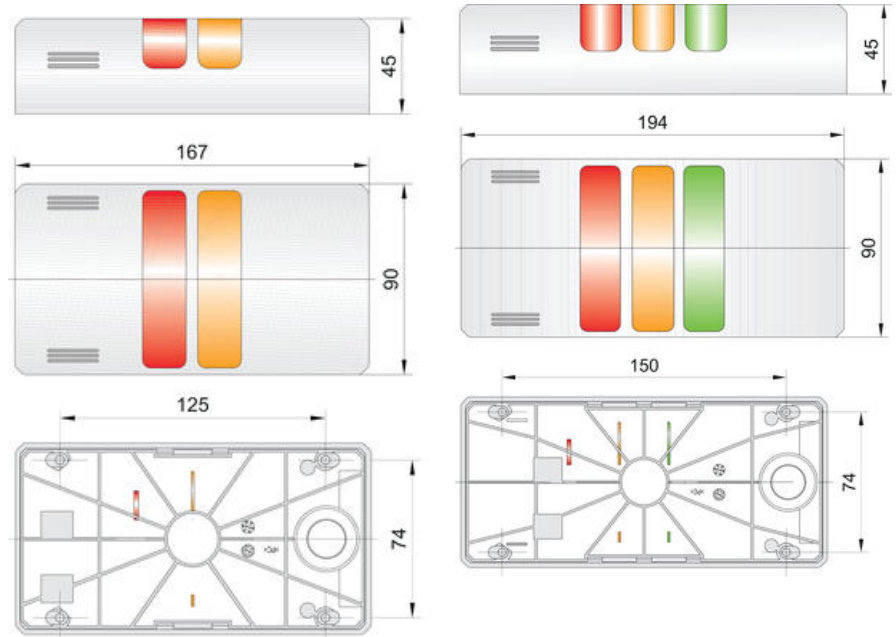

Mounting	Wall
Nominal current max	0,043 A
Nominal current min	0,043 A
Supply Voltage	24 V
Temperature range from	-30 °C
Temperature range to	50 °C
Terminal connection	2,5 mm²