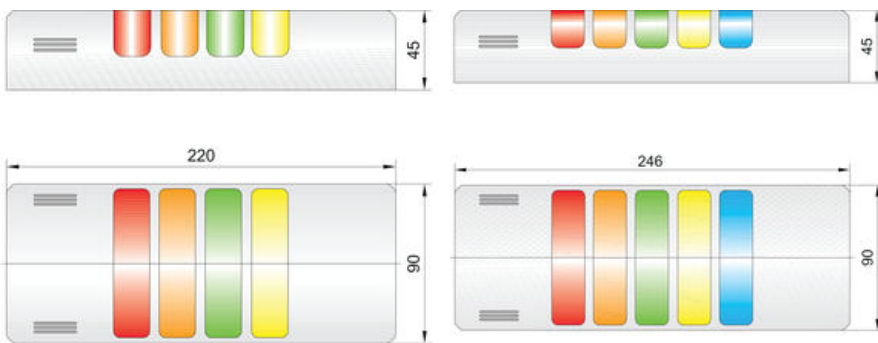

Mounting	Wall
Nominal current max	0,043 A
Nominal current min	0,043 A
Supply Voltage	24 V
Temperature range from	-30 °C
Temperature range to	50 °C
Terminal connection	2,5 mm²