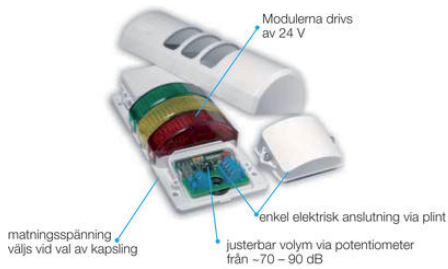

Mounting	Wall
Nominal current max	0,043 A
Nominal current min	0,043 A
Supply Voltage	24 V
Temperature range from	-30 °C
Temperature range to	50 °C
Terminal connection	2,5 mm²