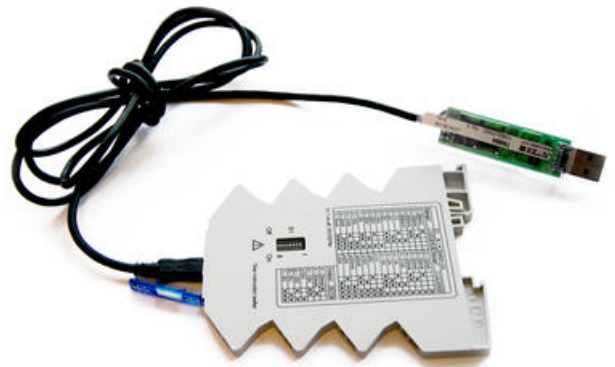

CABLE FOR PROGRAMMABLE SIGNAL CONVERTERS

750894

PROG. Intreface cable for Progr.Convert.

PRODUCT DESCRIPTION