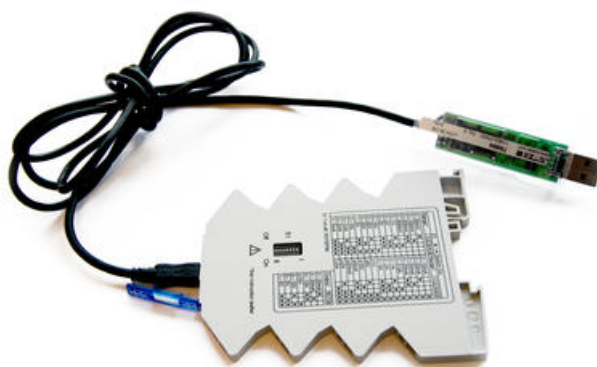

CABLE FOR PROGRAMMABLE SIGNAL CONVERTERS

750894

PROG. Intreface cable for Progr.Convert.

PRODUCT DESCRIPTION