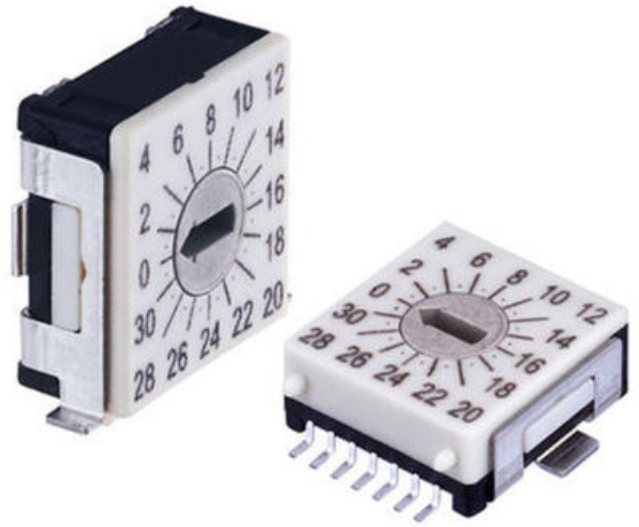

CODE AND MICRO SWITCHES

P25SMT

SMT Code switch 7.0 x 7.0 x 2.0mm

- Code switches
- Micro switches
- Finger wheels

PRODUCT DESCRIPTION

Hartmann's product range also includes micro switches and finger wheels.