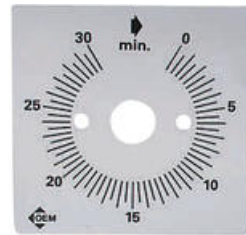

## MECHANICAL TIMER

MI2R20615M

TIMER 15M VÄXL.2POL 200/FRP

- Two CO contacts
- Timing range 15 min-12 h
- Ask for more!