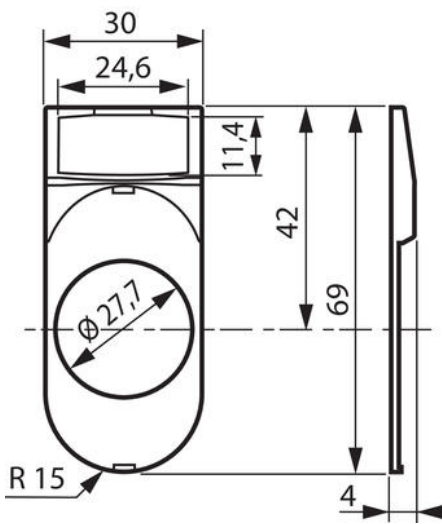

Standardtyckor SIOON					
Bezeichnung	Symbol	Kod	Bezeichnung	Symbol	Kod
Agren	(I)	501	Pröva	(II)	502
Auto	(I)	511	Pröva	(II)	512
Clara	(I)	521	Pröva	(II)	522
Clara	(I)	531	Pröva	(II)	532
Clara	(I)	541	Pröva	(II)	542
Clara	(I)	551	Pröva	(II)	552
Clara	(I)	561	Pröva	(II)	562
Clara	(I)	571	Pröva	(II)	572
Clara	(I)	581	Pröva	(II)	582
Clara	(I)	591	Pröva	(II)	592