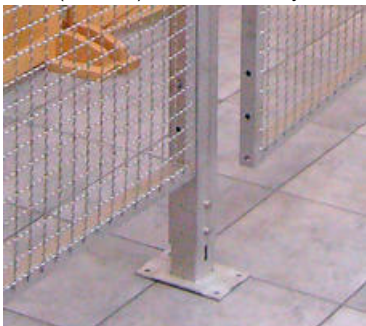

ARION CORROS SAFE PANEL

ARION CORROS SAFE

- Made of stainless steel
- Robust design
- Easy to install

PRODUCT DESCRIPTION

This system is specially designed to work in corrosive environments such as installations close to the sea as well as indoor and outdoor environments with the presence of aggressive chemicals or air pollutants. CorroSafe is manufactured on request.

The system meets the requirements of the food industry and is based on the same strong and solid design as ProSafe and comes in different stainless steel grades. The panels are made of 30×30 mm stainless steel pipes. The posts are made of 60×60 mm stainless tubes and have either adjustable or welded feet.

Posts (60x60x2) available with adjustable or fixed feet.

Accessories