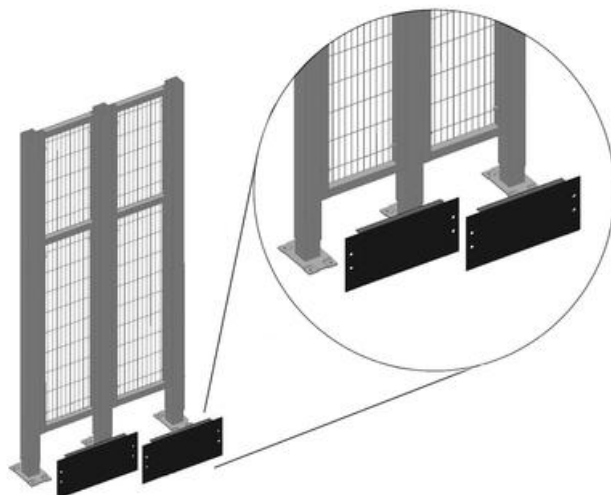

## COVER PLATES

10020021

Cover plate 200 mm

### PRODUCT DESCRIPTION

Cover plates are compatible with adjustable fence post feet.

### SPECIFICATIONS

Width

200 mm