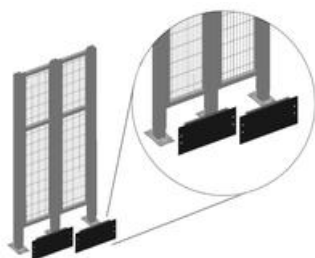

## COVER PLATES

10020021

Cover plate 200 mm

### PRODUCT DESCRIPTION

Cover plates are compatible with adjustable fence post feet.

### SPECIFICATIONS

Width

200 mm