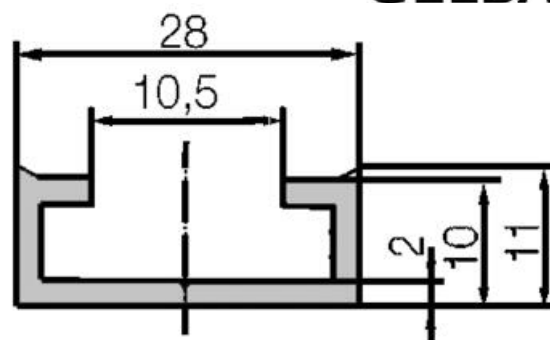

## GELBAU - MOUNTING RAIL CLAMPS

3045.1219

C RAIL ALU ,21MM SYSTEM, 2M

### SPECIFICATIONS

<b>Fits to</b>	21 mm
<b>Material</b>	Aluminium